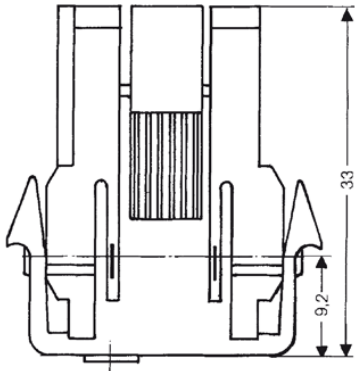

Data sheet

**OMNIMATE Signal - series RSV
RSV1,6 S36 GR BX**

Weidmüller Interface GmbH & Co. KG
Klingenbergstraße 16
D-32758 Detmold
Germany
Fon: +49 5231 14-0
Fax: +49 5231 14-292083
www.weidmueller.com

Drawings