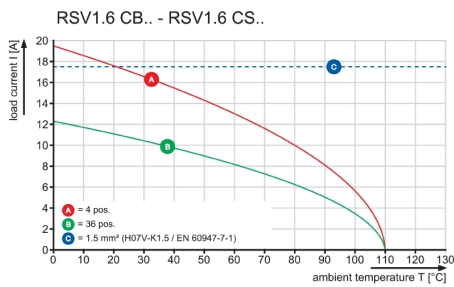

Data sheet

**OMNIMATE Signal - series RSV
RSV1,6 S36 GR BX**

Weidmüller Interface GmbH & Co. KG
Klingenbergstraße 16
D-32758 Detmold
Germany
Fon: +49 5231 14-0
Fax: +49 5231 14-292083
www.weidmueller.com

Drawings